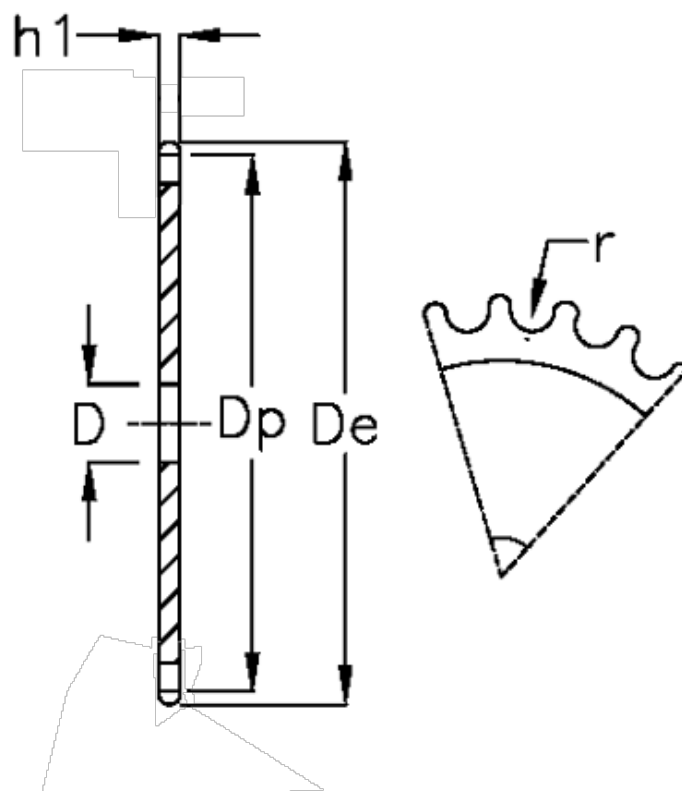

Article number: 616021005052

Description: Plate wheel 08 B-1 Z=52 simplex

Measures

C	= 1
D	= 20
De	= 216.1
Dp	= 210.34
For chain size	= 1/2 x 5/16
For chain type	= 08 B-1
h1	= 7.2
Number of teeth	= 52

r = 8.51